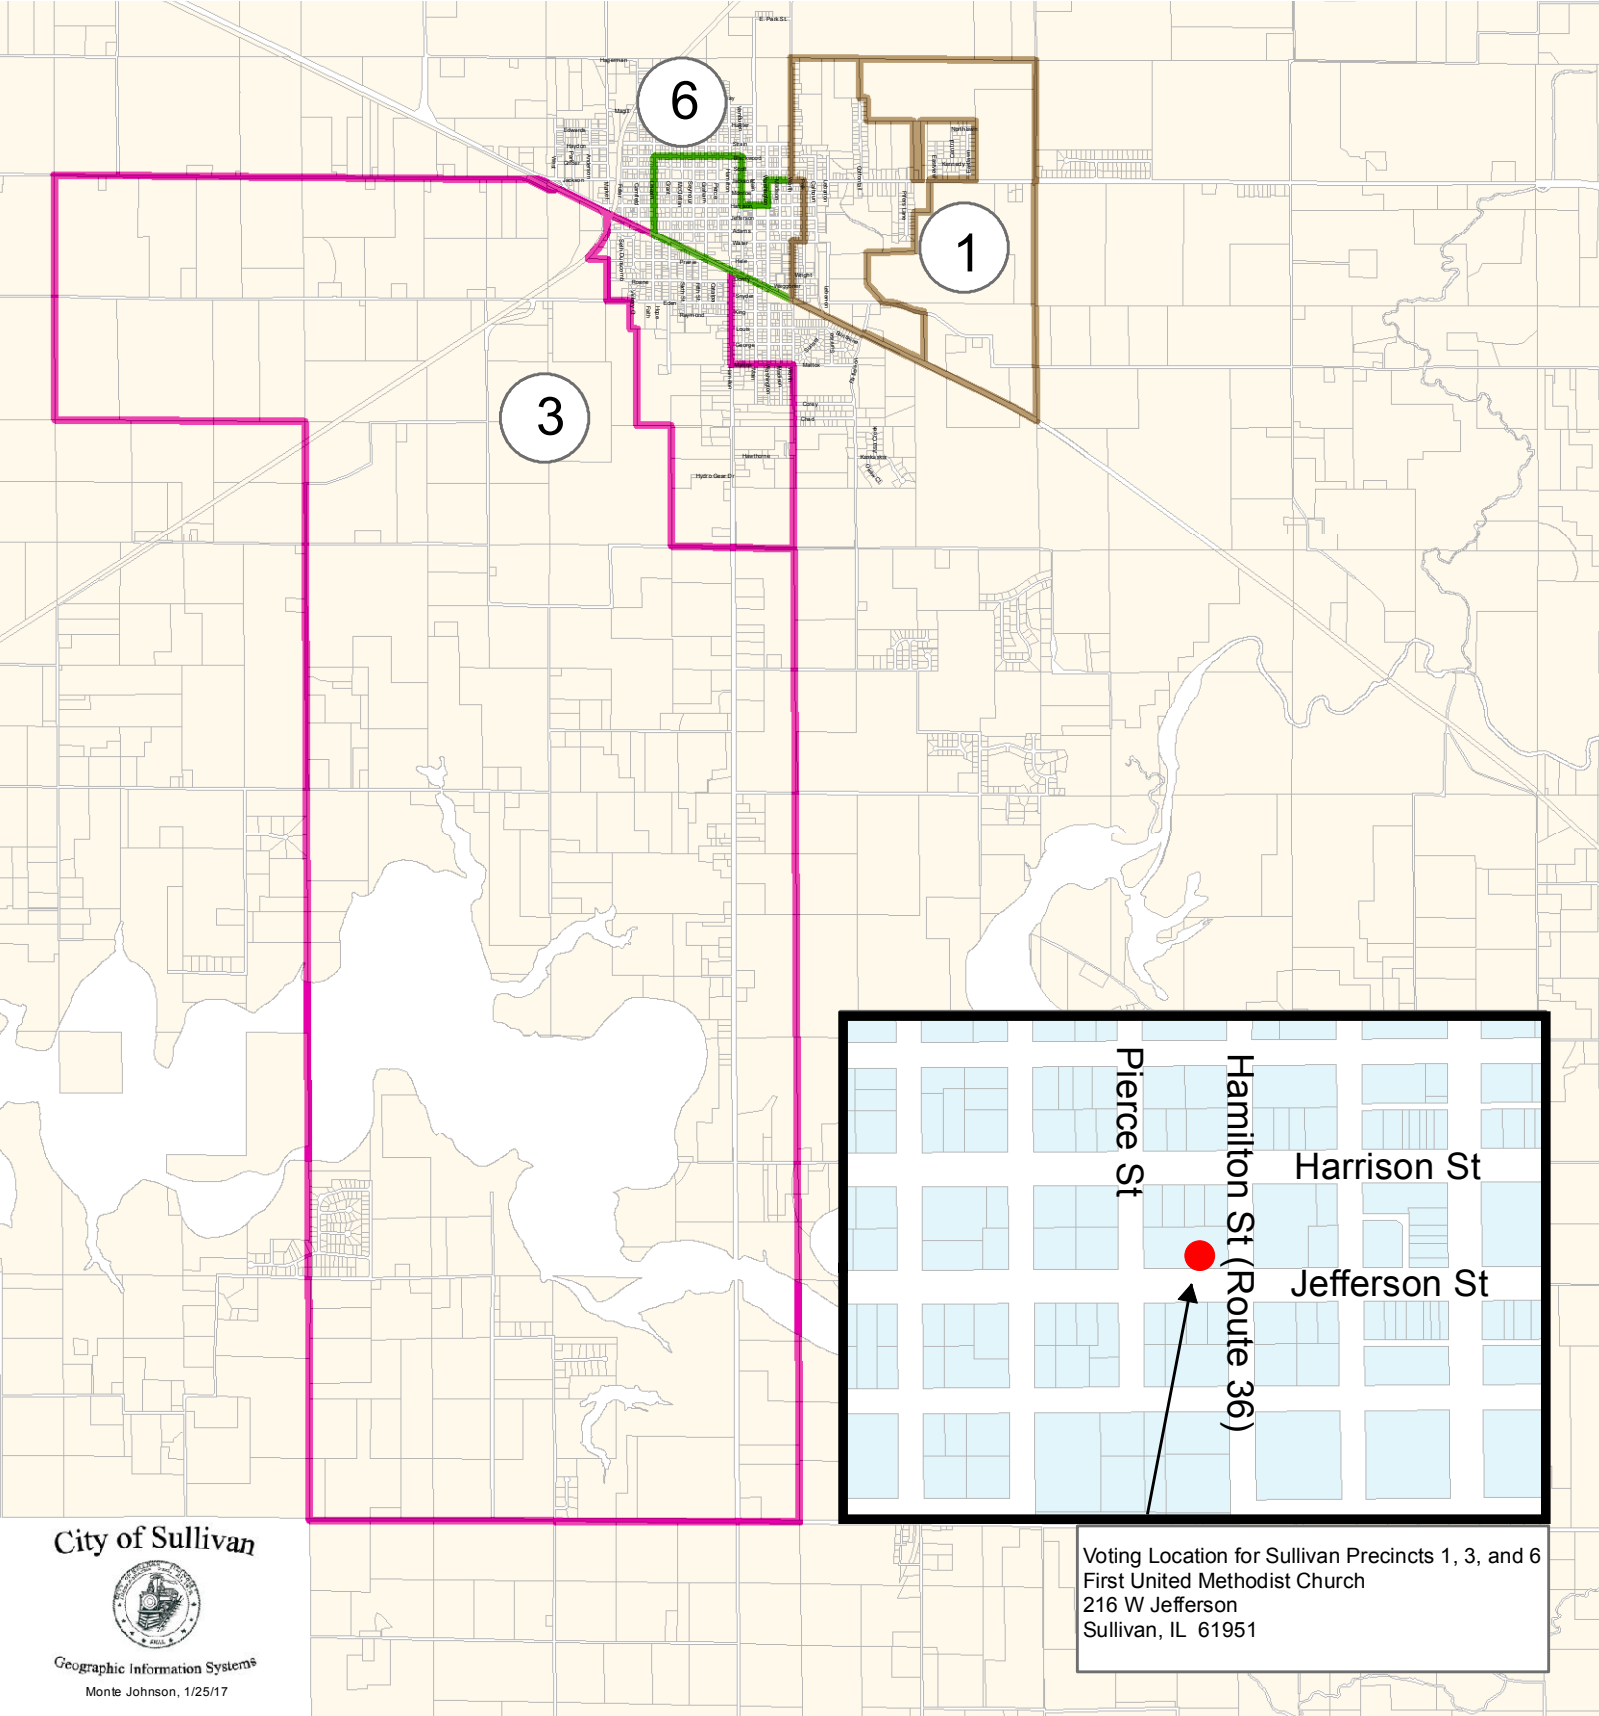

SULLIVAN TOWNSHIP

Detailed view of Voting Location

Precincts 1, 3, and 6

Moultrie County, Illinois

City of Sullivan

Geographic Information Systems

Monte Johnson, 1/25/17

Voting Location for Sullivan Precincts 1, 3, and 6
First United Methodist Church
216 W Jefferson
Sullivan, IL 61951