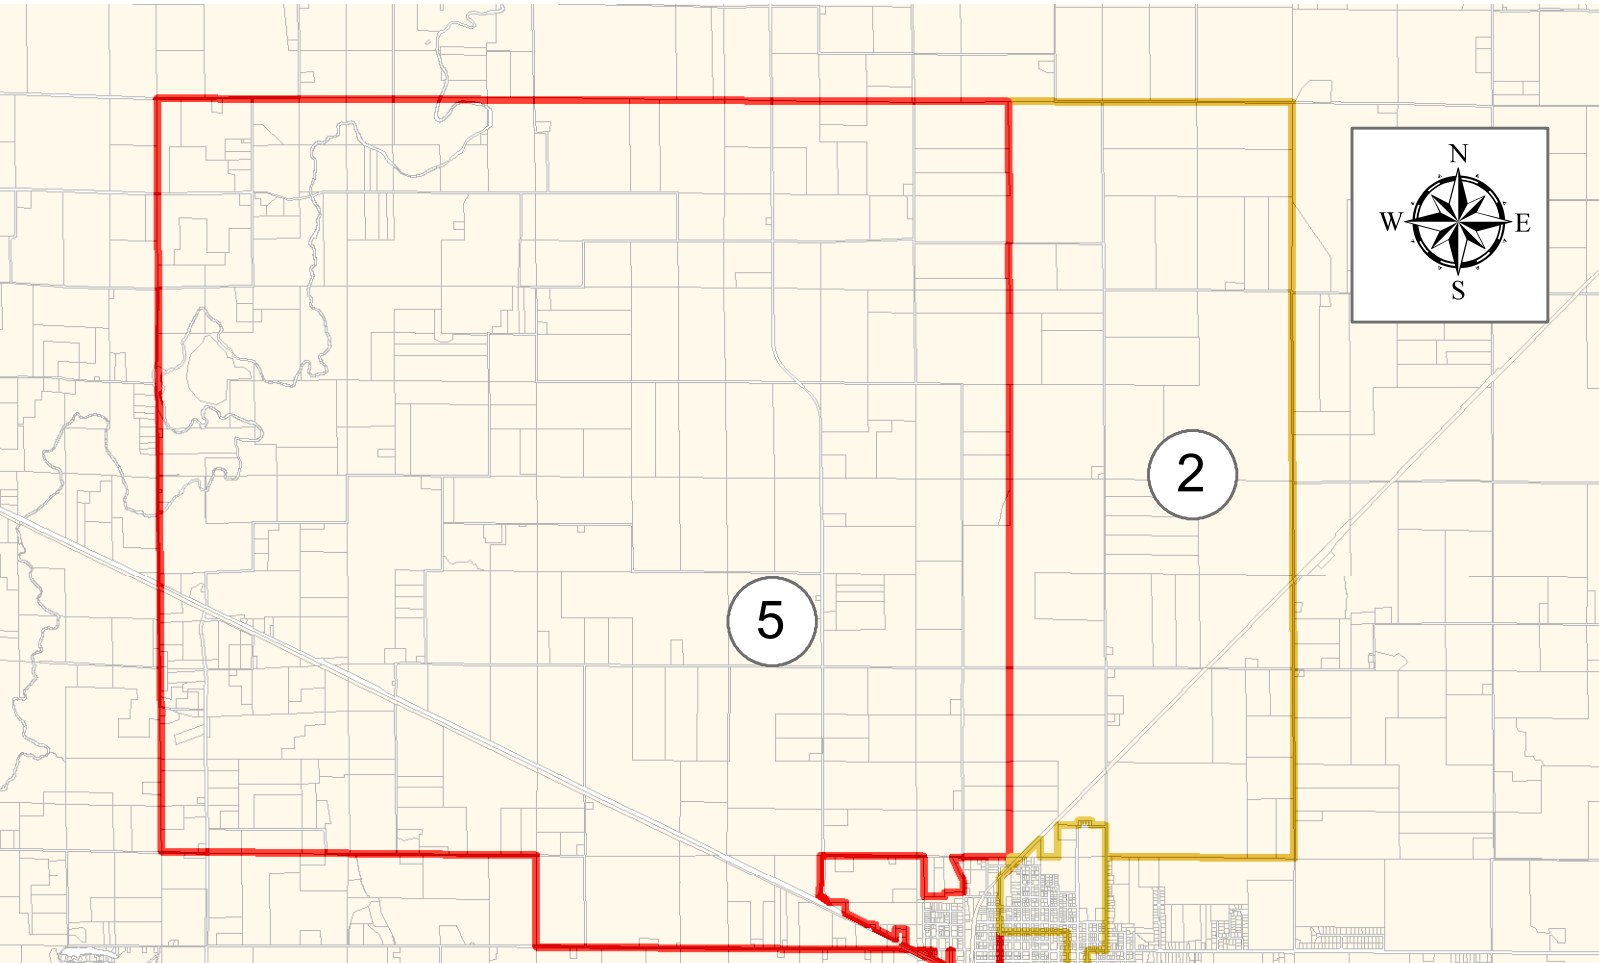

# SULLIVAN TOWNSHIP

## Detailed view of Voting Location

### Precincts 2 and 5

### Moultrie County, Illinois

Detailed view of Sullivan

Voting Location for Sullivan Precincts 2 and 5  
St. Columcille Catholic Church  
616 W. Jackson St.  
Sullivan, IL 61951