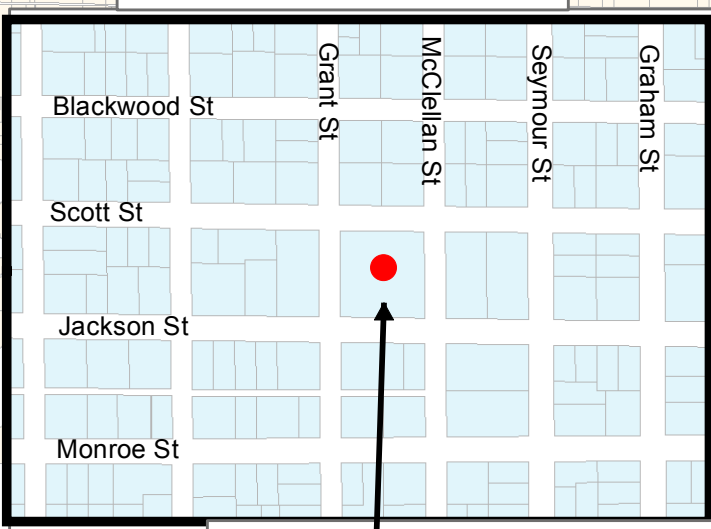

# SULLIVAN TOWNSHIP

## Detailed view of Voting Location

### Precincts 2 and 5

### Moultrie County, Illinois

Detailed view of Sullivan

Voting Location for Sullivan Precincts 2 and 5  
St. Columcille Catholic Church  
616 W. Jackson St.  
Sullivan, IL 61951