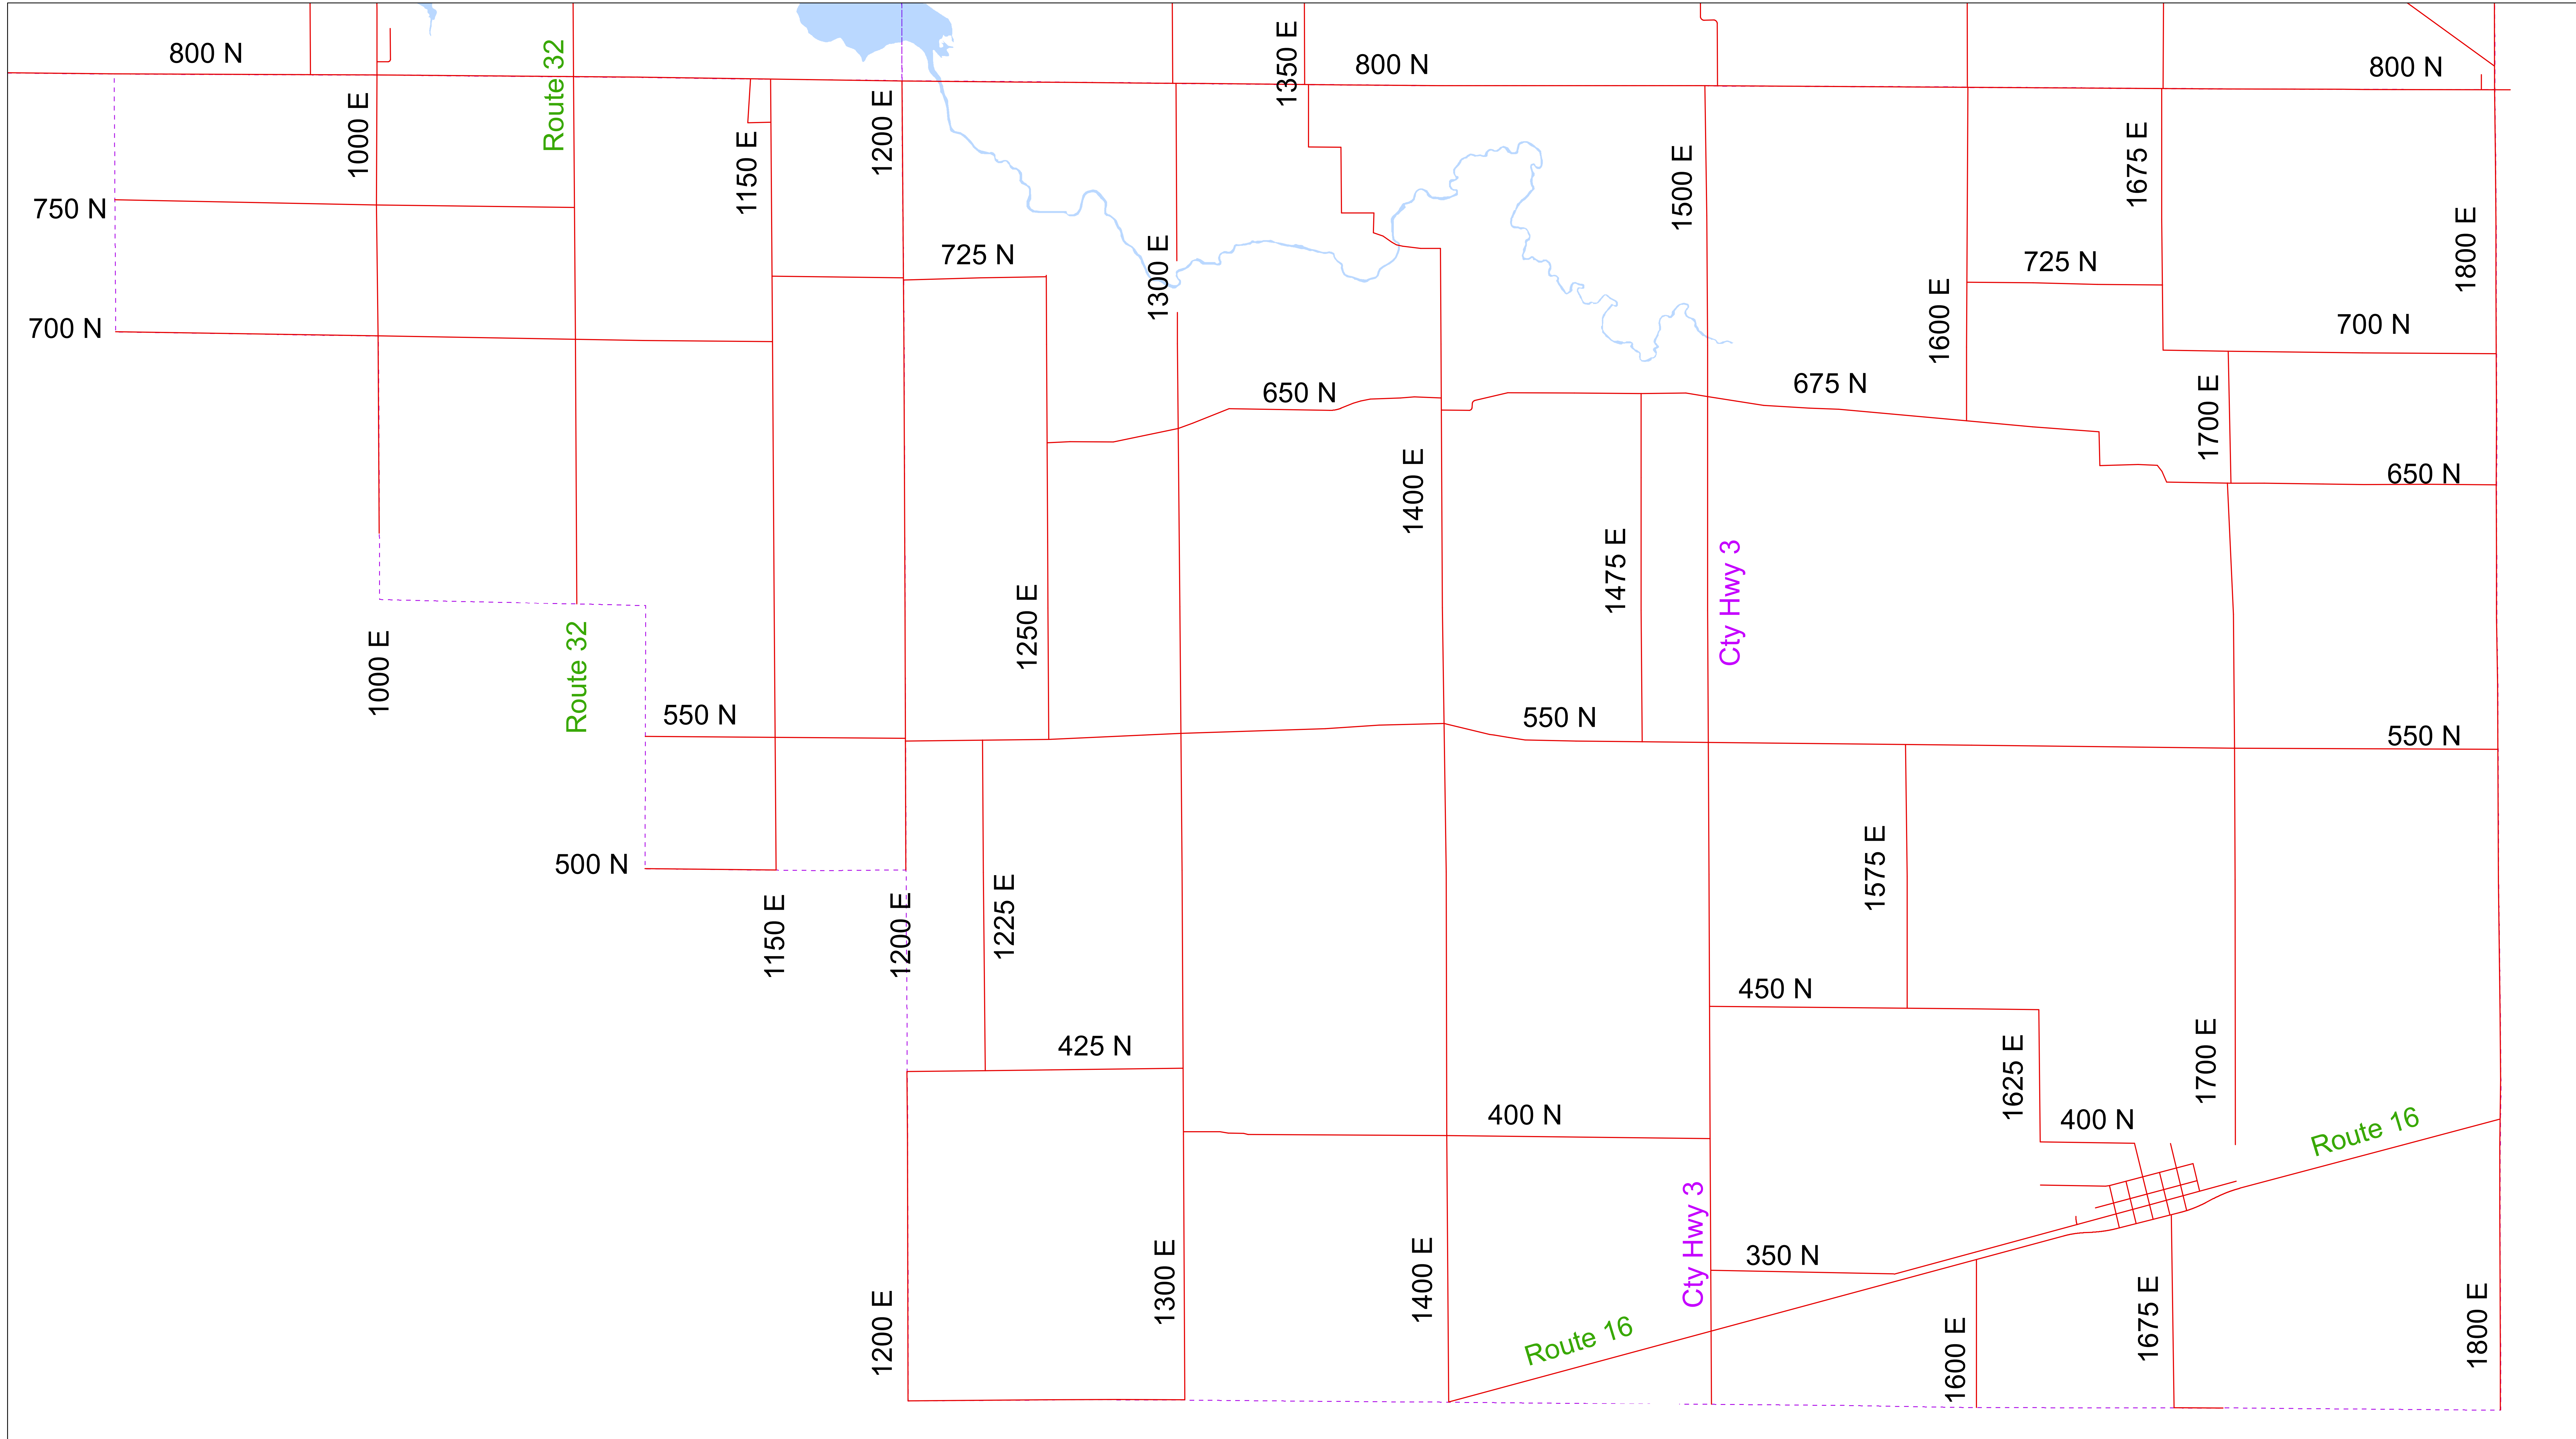

Whitley Road System

Township Roads listed in Black

State Highways listed in Green

County Highways listed in Purple

----- Township Lines